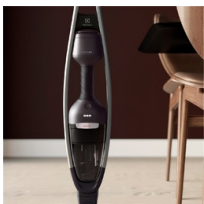

Prednosti i karakteristike

- LED farovi na vrhu usisivača
- Lako i brzo skidanje četke za usisavanje

Specifikacije

Battery cell type	Li-ion
Charging time h	4
Running time Low Speed	55
Running time Normal Speed	25
Running time High Speed	15
Running time min. cleaner complete to empty	N/A
Filtration type	Washable Progressive filter
Suction wattage	30
Handheld cleaner - Max airflow motor	12
Complete cleaner - Max airflow motor	12