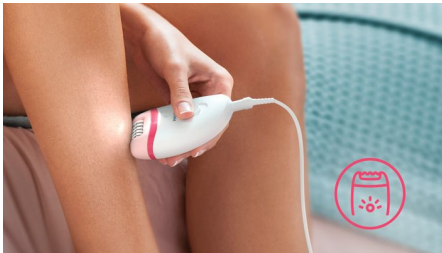

Easy and effortless usage

- Unique built-in light for greater visibility of fine hairs
- 2 speed settings to grab thinner and thicker hairs
- Profiled, ergonomic grip for comfortable handling
- Washable epilation head for extra hygiene and easy cleaning

Thorough results

- Efficient epilation system pulls out the hairs from the root

Accessories

- Sensitive cap to remove unwanted hairs
- Includes massage cap
- Travel pouch

asimpleswitch.com

Highlights

Efficient epilation system

Efficient epilation system leaves your skin smooth and stubble free for weeks

Ergonomic grip

The rounded shape fits perfectly in your hand for comfortable hair removal. It looks great too!

Massage cap

Massage cap eases the epilation sensation.

Opti-light

Unique built-in light ensures less hairs are missed for a more effective epilation.

Washable epilation head

This epilator has a washable epilation head. The head can be detached and cleaned under running water for better hygiene