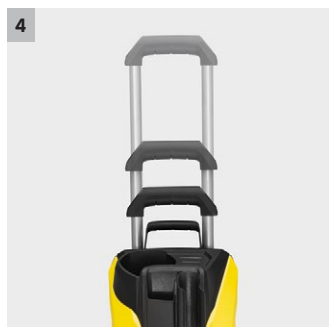

1 Home & Garden app

- The Kärcher Home & Garden app makes you a cleaning expert.
- Make use of our extensive Kärcher knowledge for the perfect cleaning results.

2 Power Control spray gun and Quick Connect spray lances

- The optimal setting for every surface. Three pressure settings and one detergent setting.
- Full control - the manual display shows the settings that have been set.

3 Plug 'n' Clean - the Kärcher detergent system

- Innovative insertion system for Kärcher detergent bottles.
- For quick, convenient and comfortable application of detergents with the pressure washer.

4 Telescopic handle made from high-quality aluminium

- Can be adapted to people of different heights.
- The height of the telescopic handle can be adjusted by pulling.