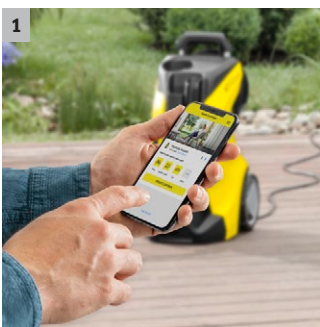

1 Home & Garden app

- The Kärcher Home & Garden app makes you a cleaning expert.
- Make use of our extensive Kärcher knowledge for the perfect cleaning results.

2 Power Control spray gun and Quick Connect spray lances

- The optimal setting for every surface. Three pressure settings and one detergent setting.
- Full control - the manual display shows the settings that have been set.

3 Plug 'n' Clean - the Kärcher detergent system

- Innovative insertion system for Kärcher detergent bottles.
- For quick, convenient and comfortable application of detergents with the pressure washer.

4 Telescopic handle made from high-quality aluminium

- Can be adapted to people of different heights.
- The height of the telescopic handle can be adjusted by pulling.