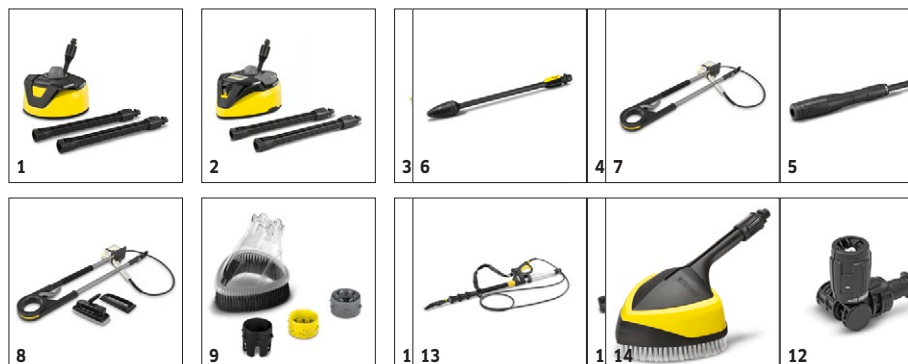

K 5 POWER CONTROL HOME

1.324-553.0

KÄRCHER

		Order no.					Price	Description	
Surface cleaners									
T 5 T-Racer surface cleaner	1	2.644-084.0						Thorough and splash-free cleaning over large areas: The T 5 T-Racer surface cleaner. The adjustable nozzle position means the surface cleaner can be used to clean hard and delicate surfaces alike.	■
T 7 Plus T-Racer surface cleaner	2	2.644-074.0						Power nozzle for ultimate cleaning power, even in corners and along edges: The T 7 Plus T-Racer surface cleaner with rinse function - for effective and splash-free cleaning of large areas.	□
PS 30 power scrubber surface cleaner	3	2.644-123.0						The PS 30 power scrubber, with its three integrated high-pressure nozzles, powerfully removes stubborn dirt from various surfaces, while saving time. Ideal for stairs and edges. Includes integrated squeegee blade to remove the dirty water.	□
PS 30 Plus power scrubber surface cleaner	4	2.644-212.0						The PS 30 Plus power scrubber removes stubborn dirt with its three high-pressure nozzles. Thanks to the swivelling side nozzle, all corners and edges are effortlessly cleaned.	□
Spray lances									
VP 145 vario power jet for K 4-K 5	5	2.642-725.0						Vario power spray lance for pressure washers in classes K 4 to K 5. Continuously adjustable from low-pressure detergent jet to high-pressure jet, simply by turning the spray lance.	■
DB 145 dirt blaster for K 4-K 5	6	2.642-728.0						Dirt blaster with powerful middle rotary nozzle for Kärcher pressure washers in classes K 4 and K 5. For particularly stubborn dirt like that on mossy or weathered surfaces.	■
TLA 4 telescopic spray lance	7	2.644-190.0						Simple cleaning at (almost) every point: The telescopic spray lance easily reaches areas that are difficult to access thanks to its 180° adjustable hinge.	□
Façade & glass cleaning kit	8	2.644-249.0						Set comprising the telescopic spray lance TLA 4 and the façade and glass cleaning attachment. For easy cleaning of objects that are difficult to access such as house façades or conservatories.	□
Splash guard	9	2.642-706.0						Transparent splash guard for class K 2 to K 7 Kärcher pressure washers protects the operator and surrounding area from spray water. Ideal for cleaning corners and edges.	□
Angled spray lance	10	2.638-817.0						Extra-long angled spray lance (about 1 m) for easy cleaning of difficult to reach areas, e.g. roof gutters or vehicle underbodies.	□
1-step lance extension	11	2.643-240.0						Extends spray lance by 0.4 m. For effective cleaning of difficult to reach areas. Suitable for all Kärcher accessories.	□
VP 180 S vario power jet short 360° for K 2-K 7	12	2.643-254.0						VP 180 S: The vario power jet short 360° with infinitely variable pressure regulation and adjustable 360° joint is ideal for cleaning areas that are difficult to reach.	□
Telescopic spray lance	13	2.642-347.0						Telescopic spray lance (1.20 m - 4 m) for easy cleaning of difficult to reach areas. With shoulder strap, bayonet connection and integrated, ergonomically adjustable trigger gun. Weight: ca. 2 kg	□
Brushes									
WB 150 power brush	14	2.643-237.0						WB 150 power brush for splash-free cleaning of sensitive surfaces. The effective combination of high pressure and manual brush pressure saves energy, water and up to 30% time.	□