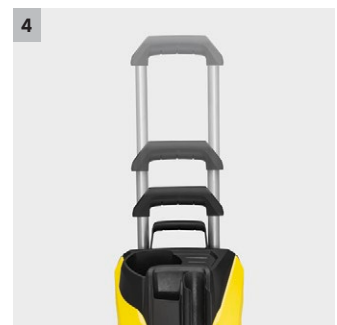

1 Home & Garden app

- The Kärcher Home & Garden app makes you a cleaning expert.
- Make use of our extensive Kärcher knowledge for the perfect cleaning results.

2 Power Control spray gun and Quick Connect spray lances

- The optimal setting for every surface. Three pressure settings and one detergent setting.
- Full control - the manual display shows the settings that have been set.

3 Plug 'n' Clean - the Kärcher detergent system

- Innovative insertion system for Kärcher detergent bottles.
- For quick, convenient and comfortable application of detergents with the pressure washer.

4 Telescopic handle made from high-quality aluminium

- Can be adapted to people of different heights.
- The height of the telescopic handle can be adjusted by pulling.