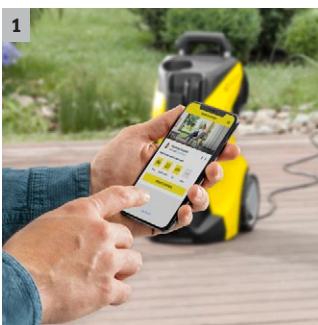

K 5 Power Control

For even greater control: The K 5 Power Control pressure washer with application consultant via app, G 145 Q Power Control spray gun, Vario Power spray lance and Kärcher Plug 'n' Clean system.

1 Home & Garden app

- The Kärcher Home & Garden app makes you a cleaning expert.
- Make use of our extensive Kärcher knowledge for the perfect cleaning results.

2 Power Control spray gun and Quick Connect spray lances

- Innovative insertion system for Kärcher detergent bottles.
- For quick, convenient and comfortable application of detergents with the pressure washer.

4 Telescopic handle made from high-quality aluminium

- Can be adapted to people of different heights.
- The height of the telescopic handle can be adjusted by pulling.

K 5 Power Control

- Power Control spray gun with pressure level display
- Maximum stability thanks to low centre of gravity, hose guide and larger base
- Highly efficient water-cooled motor