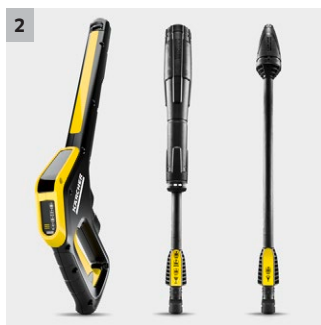

K 5 Power Control

For even greater control: The K 5 Power Control pressure washer with application consultant via app, G 145 Q Power Control spray gun, Vario Power spray lance and Kärcher Plug 'n' Clean system.

- Innovative insertion system for Kärcher detergent bottles.
- For quick, convenient and comfortable application of detergents with the pressure washer.

4 Telescopic handle made from high-quality aluminium

- Can be adapted to people of different heights.
- The height of the telescopic handle can be adjusted by pulling.

K 5 Power Control

- Power Control spray gun with pressure level display
- Maximum stability thanks to low centre of gravity, hose guide and larger base
- Highly efficient water-cooled motor